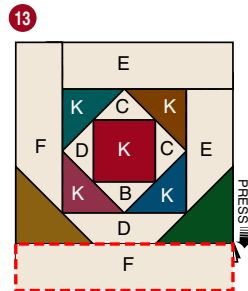

PINEAPPLE COASTER

QS33
MINIATURE
LOG CABIN
TEMPLATES

B
C
D
E
F
G
H

21 Add binding to finish coaster.

Detailed instructions for the Pineapple Log Cabin Quilt can be found in Series Book 900.