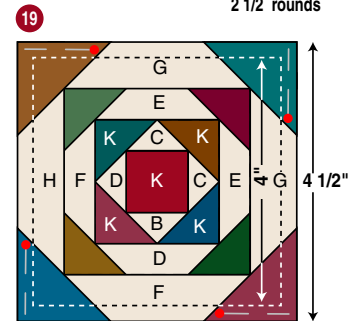

PINEAPPLE COASTER

QS33
MINIATURE
LOG CABIN
TEMPLATES

B
C
D
E
F
G
H

21 Add binding to finish coaster.

Detailed instructions for the Pineapple Log Cabin Quilt can be found in Series Book 900.