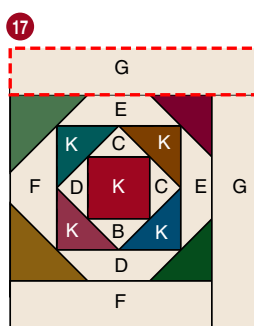

PINEAPPLE COASTER

QS33
MINIATURE
LOG CABIN
TEMPLATES

B
C
D
E
F
G
H

21 Add binding to finish coaster.

Detailed instructions for the Pineapple Log Cabin Quilt can be found in Series Book 900.