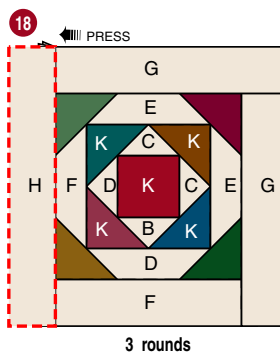

PINEAPPLE COASTER

QS33
MINIATURE
LOG CABIN
TEMPLATES

B
C
D
E
F
G
H

21 Add binding to finish coaster.

Detailed instructions for the Pineapple Log Cabin Quilt can be found in Series Book 900.