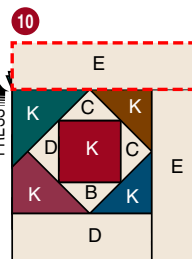

PINEAPPLE COASTER

QS33
MINIATURE
LOG CABIN
TEMPLATES

B
C
D
E
F
G
H

21 Add binding to finish coaster.

Detailed instructions for the Pineapple Log Cabin Quilt can be found in Series Book 900.