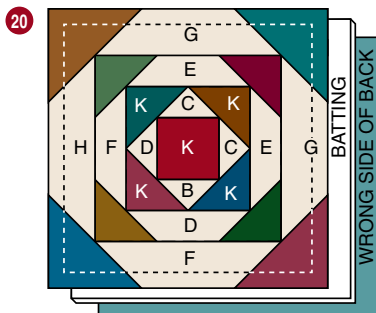

PINEAPPLE COASTER

QS33
MINIATURE
LOG CABIN
TEMPLATES

B
C
D
E
F
G
H

21 Add binding to finish coaster.

Detailed instructions for the Pineapple Log Cabin Quilt can be found in Series Book 900.