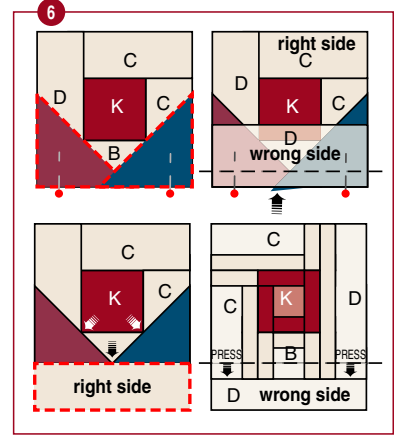

PINEAPPLE COASTER

QS33
MINIATURE
LOG CABIN
TEMPLATES

B
C
D
E
F
G
H

21 Add binding to finish coaster.

Detailed instructions for the Pineapple Log Cabin Quilt can be found in Series Book 900.