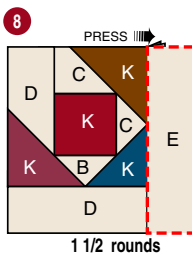

PINEAPPLE COASTER

QS33
MINIATURE
LOG CABIN
TEMPLATES

B
C
D
E
F
G
H

21 Add binding to finish coaster.

Detailed instructions for the Pineapple Log Cabin Quilt can be found in Series Book 900.