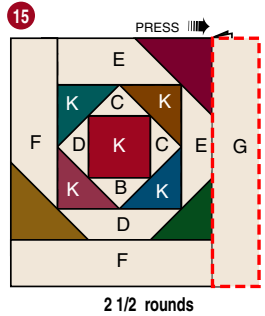

PINEAPPLE COASTER

QS33
MINIATURE
LOG CABIN
TEMPLATES

B
C
D
E
F
G
H

21 Add binding to finish coaster.

Detailed instructions for the Pineapple Log Cabin Quilt can be found in Series Book 900.