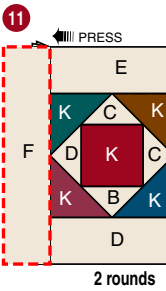

PINEAPPLE COASTER

QS33
MINIATURE
LOG CABIN
TEMPLATES

B
C
D
E
F
G
H

21 Add binding to finish coaster.

Detailed instructions for the Pineapple Log Cabin Quilt can be found in Series Book 900.