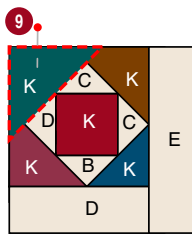

PINEAPPLE COASTER

QS33
MINIATURE
LOG CABIN
TEMPLATES

B
C
D
E
F
G
H

21 Add binding to finish coaster.

Detailed instructions for the Pineapple Log Cabin Quilt can be found in Series Book 900.