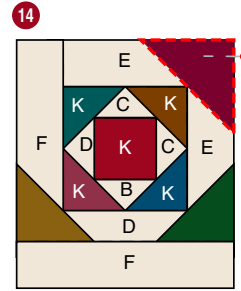

PINEAPPLE COASTER

QS33
MINIATURE
LOG CABIN
TEMPLATES

B
C
D
E
F
G
H

21 Add binding to finish coaster.

Detailed instructions for the Pineapple Log Cabin Quilt can be found in Series Book 900.