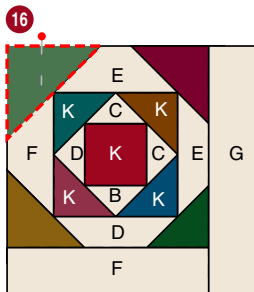

PINEAPPLE COASTER

QS33
MINIATURE
LOG CABIN
TEMPLATES

B
C
D
E
F
G
H

21 Add binding to finish coaster.

Detailed instructions for the Pineapple Log Cabin Quilt can be found in Series Book 900.