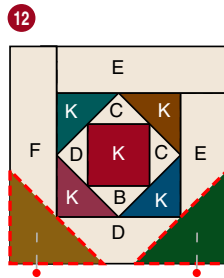

PINEAPPLE COASTER

QS33
MINIATURE
LOG CABIN
TEMPLATES

B
C
D
E
F
G
H

21 Add binding to finish coaster.

Detailed instructions for the Pineapple Log Cabin Quilt can be found in Series Book 900.